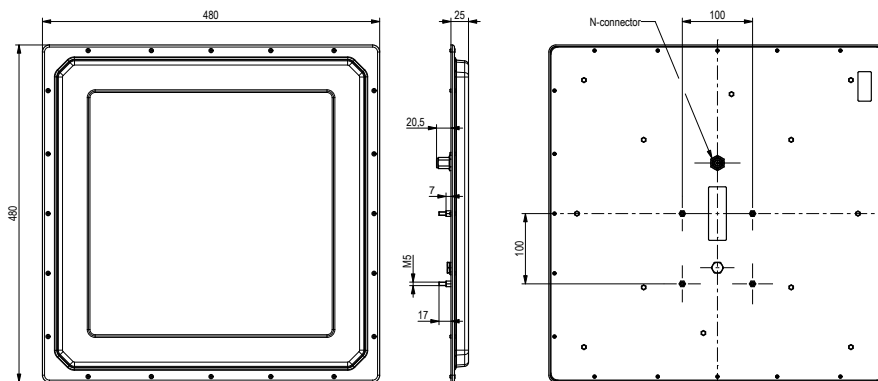

> Features

- Compact design for ruggedized environmental applications
- Read range: up to 20 m
(depending on tag properties, environment and requirements)
- Ideal solution for toll collect applications
- Suitable for bulk and single tag applications
- High degree of protection, IP67 suitable for outdoor use

> Key Applications

- Road Charging
- Enforcement
- Smart City Applications

> Dimensions [mm]

> Note

- ▶ Please ensure that the underlying surface is clean, load-bearing and free of conductors.
- ▶ Install the antenna on the pole bracket using four M5 threaded bolts at intervals of 100 x 100 mm.

> General Specifications

Type		WideRange 40° PRO ETSI	WideRange 40° PRO FCC
Order No.		52010251	52010252
RFID			
Frequency range	[MHz]	865–868	902–928
Impedance, antenna port	[Ohm]	50	
Polarisation		linear	
Antenna gain	[dBi]	typ. 12.5	typ. 13
Half-power beam width	[°]	40/40	
Front-to-back ratio	[dB]	> 25	
Max. input power	[dBm]		+30 (FCC 15.247)
Max. radiated power	[dBm]	+33 (ETSI EN 302 208)	+36 EIRP (FCC 15.247)
Max. read range	[m]	20	
VSWR		typ. 1.3 : 1	
Mechanical properties			
Connection		N female	
Weight	[kg]	2.7	
Degree of protection		IP67	
Operating temperature range	[°C]	–40 to +70	
Storage temperature range	[°C]	–40 to +85	
Dimensions (L x W x H)	[mm]	480 x 480 x 25 (45.5)	
Package size (L x W x H)	[mm]	approx. 520 x 510 x 70	
Material			
Antenna cover		hermoplastic radome, UV resistant	
Chassis		aluminium	